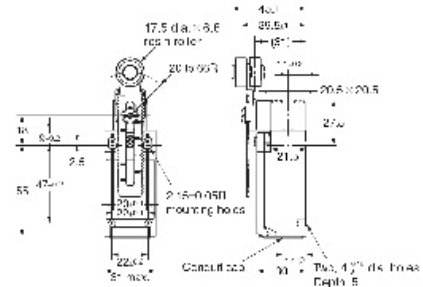

CD4N-112G
CD4N-1C2G
CD4N-1D2G