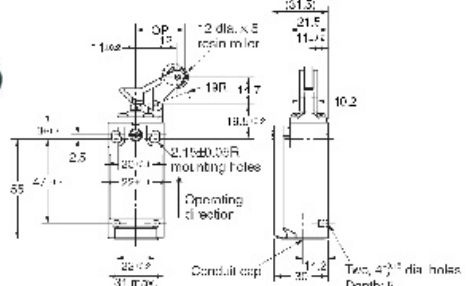

CD4N Limit Switch 安全行程开关

CD4N-1131
CD4N-1C31
CD4N-1D31

CD4N-1132
CD4N-1C32
CD4N-1D32

CD4N-1162
CD4N-1C62
CD4N-1D62

CD4N-1172
CD4N-1C72
CD4N-1D72

CD4N-1120
CD4N-1C20
CD4N-1D20

CD4N-1122
CD4N-1C22
CD4N-1D22

CD4N-1125
CD4N-1C25
CD4N-1D25