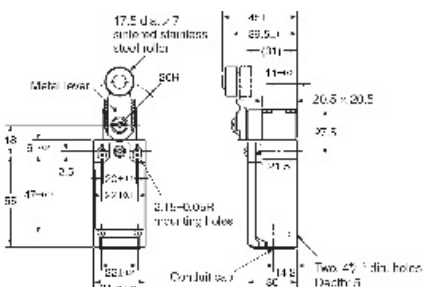

CD4N Limit Switch 安全行程开关

CD4N-1131
CD4N-1C31
CD4N-1D31

CD4N-1132
CD4N-1C32
CD4N-1D32

CD4N-1162
CD4N-1C62
CD4N-1D62

CD4N-1172
CD4N-1C72
CD4N-1D72

CD4N-1120
CD4N-1C20
CD4N-1D20

CD4N-1122
CD4N-1C22
CD4N-1D22

CD4N-1125
CD4N-1C25
CD4N-1D25